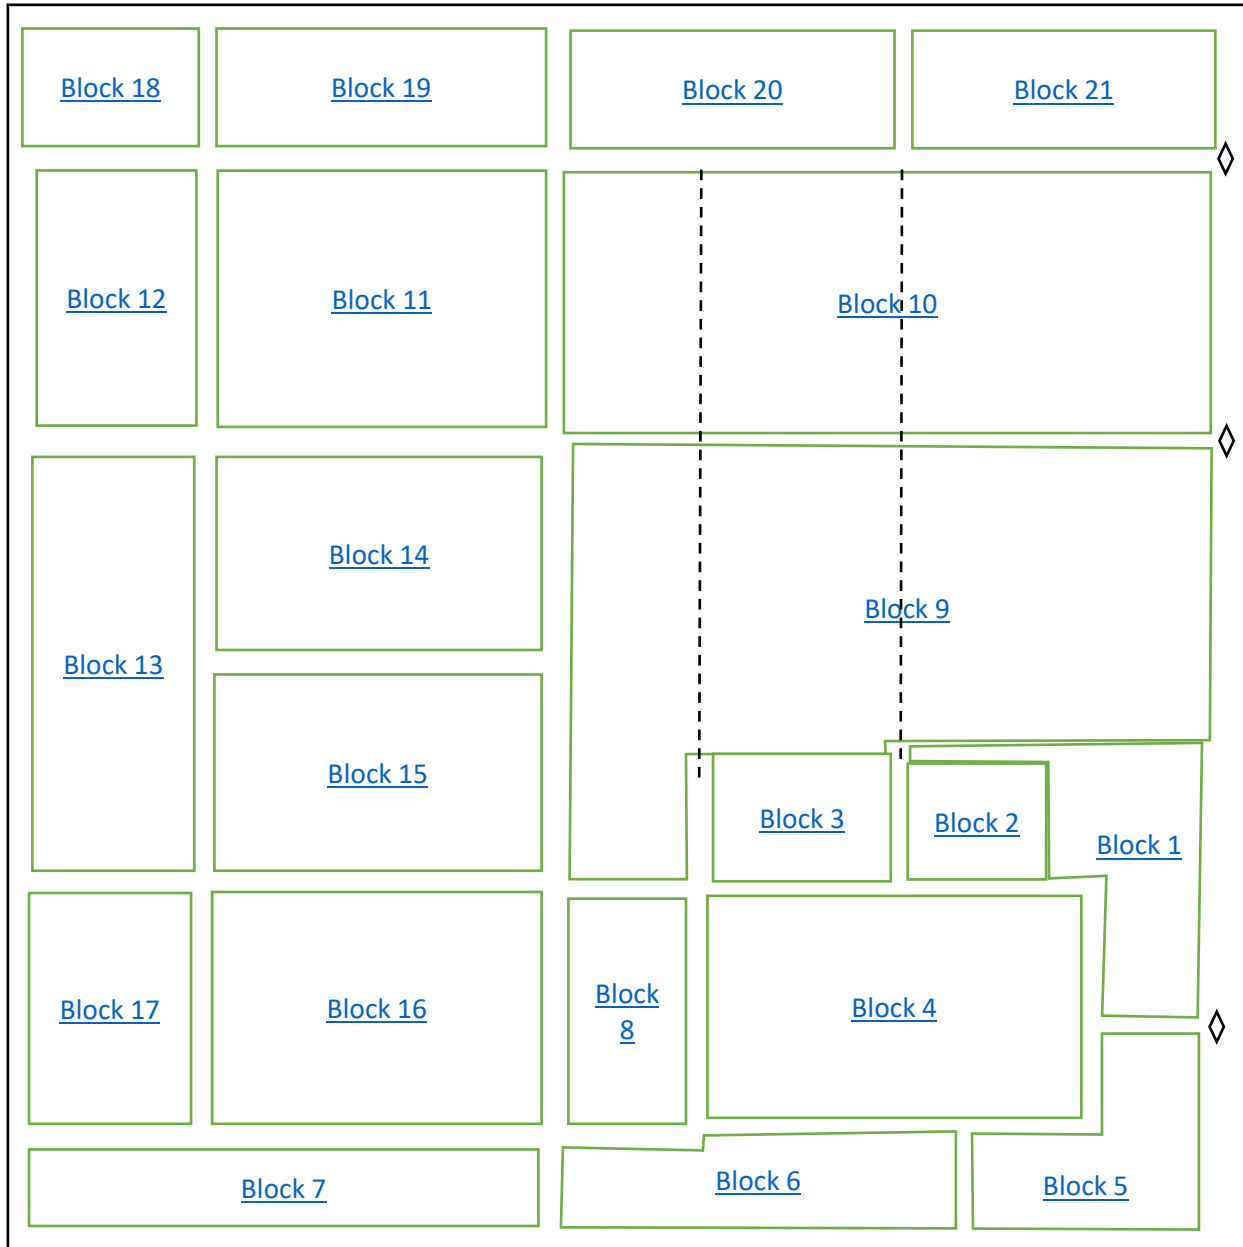

# Stroud Cemetery Map

KEY:

--- Road bisects block

Click on blue block numbers to view lot map

ELM STREET